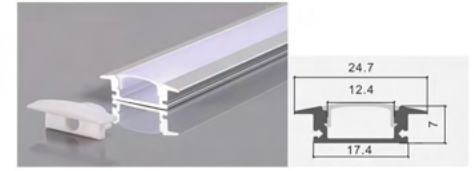

REGULAR PROFILE
ALTP103
APPLICATION : CONCEAL
DIMENSION : 24.7*D7MM
STANDARD LENGTH : 2M