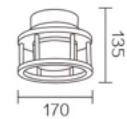

OUTDOOR 18W
ALT0572CL
COLOR : DARK GREY
DIMENSION : D170*H135MM
CCT : WW