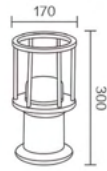

OUTDOOR 18W
ALT0572FL2
COLOR : DARK GREY
DIMENSION : D170*H300MM
CCT : WW