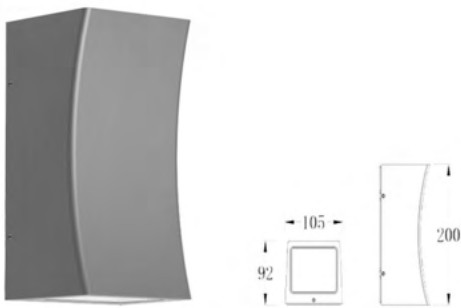

BOLLARD 12W
ALT0577BL60
COLOR : DARK GREY
DIMENSION : D180*H600MM
CCT : WW

OUTDOOR Wall Light

OUTDOOR 8W
ALT0573WL
COLOR : DARK GREY
DIMENSION : L100*W91*H145MM
CCT : WW

OUTDOOR 8W
ALT0574WL
COLOR : DARK GREY
DIMENSION : L100*W95*H145MM
CCT : WW