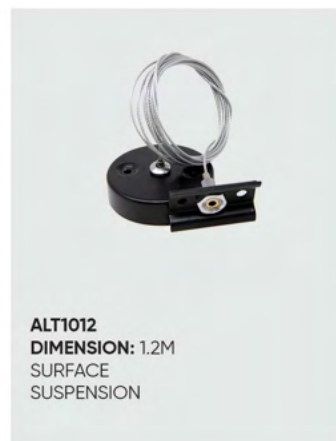

MAGNUM ACCESSORIES