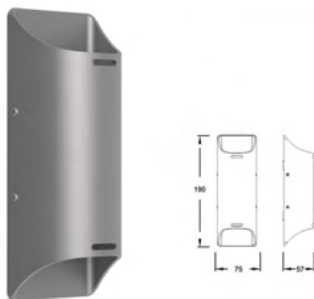

OUTDOOR 3W x 2
ALT0585
COLOR : DARK GREY
DIMENSION : L75*W57*H190MM
CCT : WW