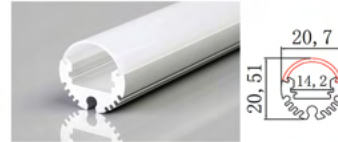

**CABINET PROFILE
ALTP152**
APPLICATION : SUSPENSION
DIMENSION : 20.51*20.7
STANDARD LENGTH : 2M