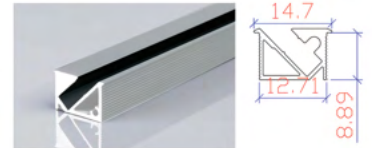

CABINET PROFILE
ALTP138
APPLICATION : CONCEAL
DIMENSION : 8.89*14.7
STANDARD LENGTH : 2M