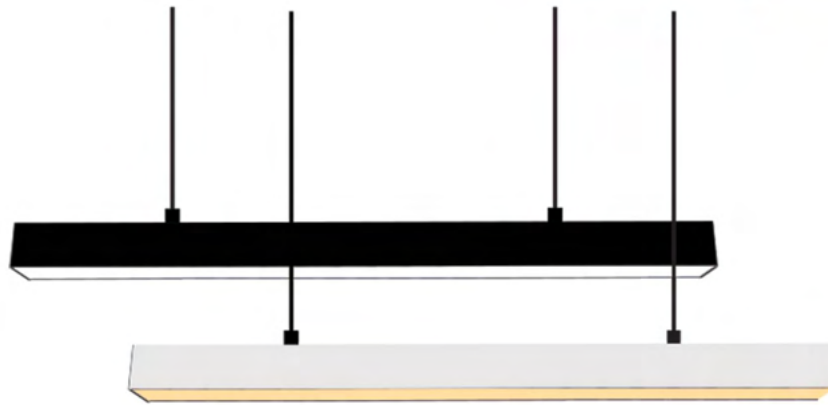

LINEO

Linear Lights

LINEO 7550 48W
ALT0330
COLOR : WHITE/BLACK

WATT : 48W
DIMENSION : L1200*W50*H75MM
CCT : WW/NW/WH/TUNNABLE
LUMENS : 4800LM
BEAM ANGLE : 110°

LINEO 7550 96W
ALT0330A
COLOR : WHITE/BLACK

WATT : 96W
DIMENSION : L2400*W50*H75MM
CCT : WW/NW/WH/TUNNABLE
LUMENS : 9600LM
BEAM ANGLE : 110°

LINEO 7550 144W
ALT0330B
COLOR : WHITE/BLACK

WATT : 144W
DIMENSION : L3600*W50*H75MM
CCT : WW/NW/WH/TUNNABLE
LUMENS : 14400LM
BEAM ANGLE : 100°

*CAN BE CUSTOMIZES AS PER YOUR DESIGN