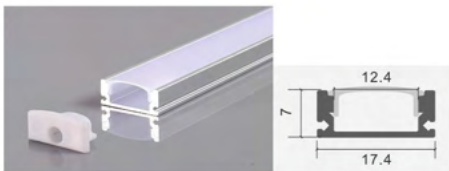

REGULAR PROFILE
ALTP104
APPLICATION : SURFACE
DIMENSION : 17.4*D7MM
STANDARD LENGTH : 2M