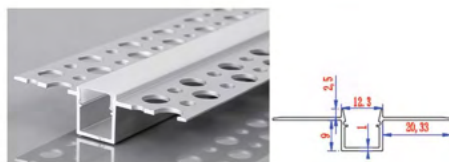

TRIMLESS PROFILE
ALTP135
APPLICATION : CONCEAL
DIMENSION : 9.1*12.3
STANDARD LENGTH : 2M