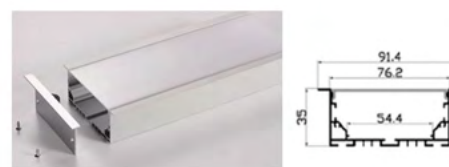

RECESSED PROFILE
ALTP128
APPLICATION : CONCEAL
DIMENSION : 91.4*D35MM
STANDARD LENGTH : 2M