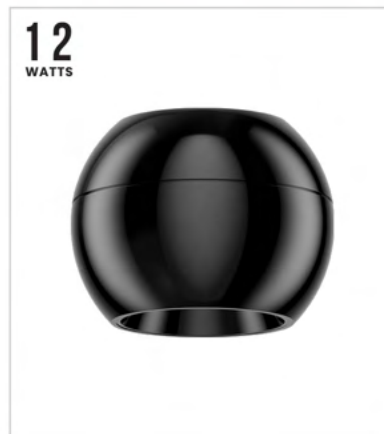

MARBLE COB Surface

08
WATTS

12
WATTS

MARBLE 8W ALTO349

WATT : 8W
DIMENSION : D63 x H53MM
CCT : WW/NW
LUMENS : 800LM
BEAM ANGLE : 36°
COLOR : GUN BLACK/GREY
/BRASS/MATTE BLACK
/BROWN

MARBLE 12W ALTO350

WATT : 12W
DIMENSION : D84 x H66MM
CCT : WW/NW
LUMENS : 1200LM
BEAM ANGLE : 36°
COLOR : GUN BLACK/GREY
/BRASS/MATTE BLACK
/BROWN

HANGING SUSPENSION

PRODUCT : BLK HNG
BODY COLOR : BLACK
DIMENSION : 1MTR