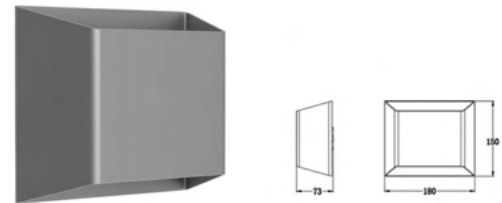

OUTDOOR 6W x 2
ALT0586
COLOR : DARK GREY
DIMENSION : L180*W73*H150MM
CCT : WW