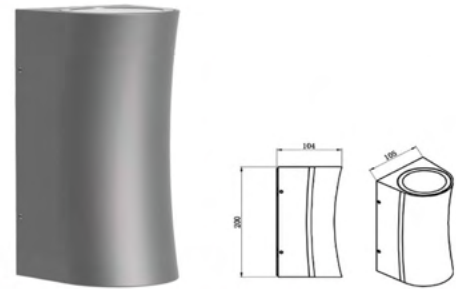

OUTDOOR 6W x 2
ALT0593
COLOR : DARK GREY
DIMENSION : L105*W104*H200MM
CCT : WW