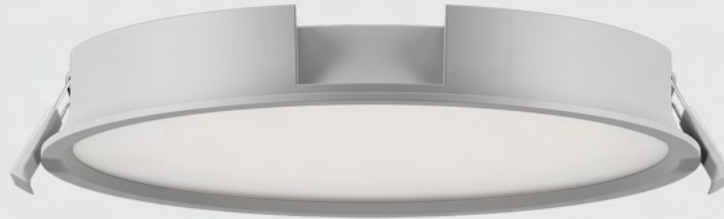

VELORA

SMD Downlight

WHITE / BLACK
12W | 18W | 24W | 32W