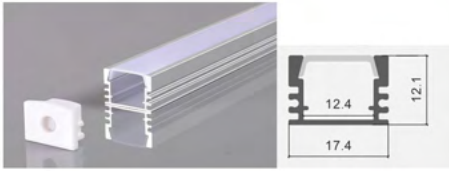

PROFILE SERIES

REGULAR PROFILE
ALTP101
APPLICATION : SURFACE
DIMENSION : 17.4*D12.2MM
STANDARD LENGTH : 2M