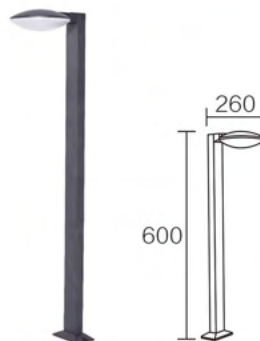

BOLLARD 18W
ALT0549
COLOR : DARK GREY
DIMENSION : D260*H600MM
CCT : WW