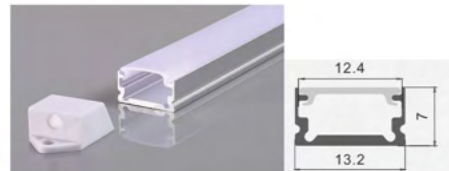

REGULAR PROFILE
ALTP105
APPLICATION : SURFACE
DIMENSION : 13.2*D7MM
STANDARD LENGTH : 2M