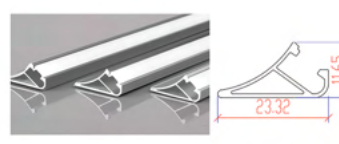

CABINET PROFILE
ALTP141
APPLICATION : SURFACE
DIMENSION : 23.32*11.65
STANDARD LENGTH : 2M