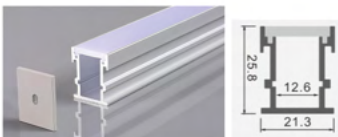

FLOOR PROFILE

**FLOOR PROFILE
ALTP149**
APPLICATION : FLOOR
DIMENSION : 21.3*25.8
STANDARD LENGTH : 2M