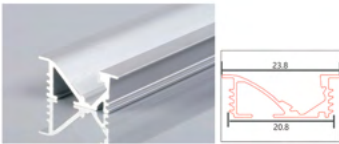

CABINET PROFILE
ALTP139
COLOR : AL/BLACK
APPLICATION : CONCEAL
DIMENSION : 8*23.8
STANDARD LENGTH : 2M