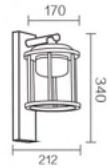

OUTDOOR Wall Light

OUTDOOR 12W
ALT0572WL
COLOR : DARK GREY
DIMENSION : L170*W212*H340MM
CCT : WW