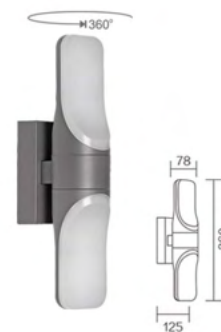

OUTDOOR 9W x 2
ALT0558D
COLOR : DARK GREY
DIMENSION : L78*W125*H360MM
CCT : WW