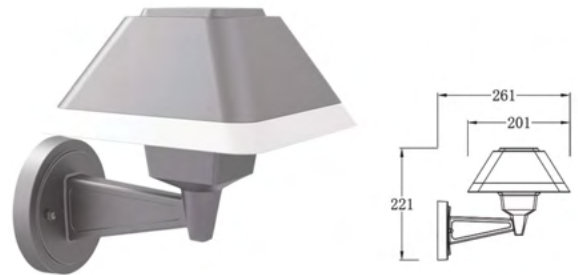

OUTDOOR 12W
ALT0575WL
COLOR : DARK GREY
DIMENSION : L201*W261*H221MM
CCT : WW