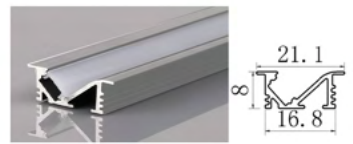

CABINET PROFILE
ALTP140
APPLICATION : CONCEAL
DIMENSION : 8*21.1
STANDARD LENGTH : 2M