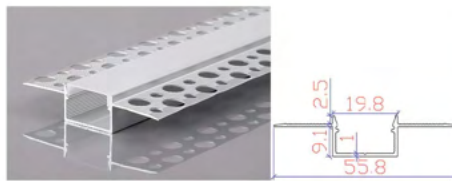

TRIMLESS PROFILE
ALTP133
APPLICATION : CONCEAL
DIMENSION : 9.1*19.8
STANDARD LENGTH : 2M