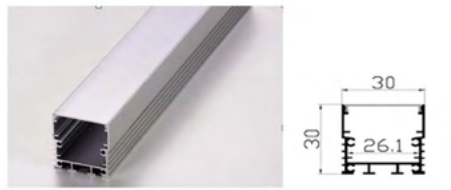

SURFACE PROFILE
ALTP121
APPLICATION : SURFACE
DIMENSION : 30*H30MM
STANDARD LENGTH : 2M