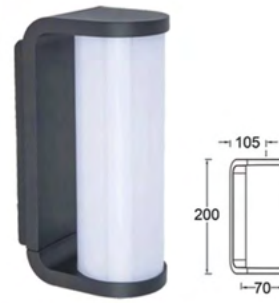

OUTDOOR Wall Light

OUTDOOR 14W
ALTO937
COLOR : SAND GREY
DIMENSION : D90*H138MM
CCT : WW

OUTDOOR 14W
ALTO938
COLOR : SAND GREY
DIMENSION : D90*H138MM
CCT : WW

OUTDOOR 18W
ALTO523
COLOR : DARK GREY
DIMENSION : L90*W65*H220MM
CCT : WW