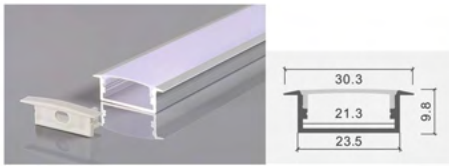

RECESSED PROFILE

REGULAR PROFILE
ALTP110
APPLICATION : CONCEAL
DIMENSION : 30.3*D9.8MM
STANDARD LENGTH : 2M