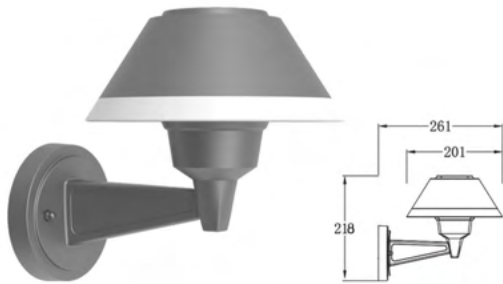

OUTDOOR Wall Light

OUTDOOR 12W
ALT0576WL
COLOR : DARK GREY
DIMENSION : L201*W261*H218MM
CCT : WW