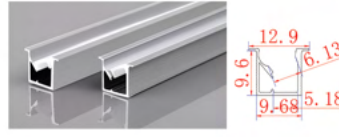

CABINET PROFILE
ALTP137
APPLICATION : CONCEAL
DIMENSION : 9.6*12.9
STANDARD LENGTH : 2M