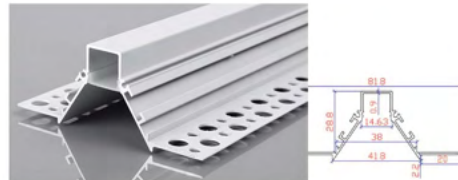

SURFACE PROFILE
ALTP123
APPLICATION : SURFACE
DIMENSION : D76.2*H35MM
STANDARD LENGTH : 2M

SURFACE PROFILE
ALTP124
APPLICATION : HANGING
DIMENSION : 50*H70MM
STANDARD LENGTH : 2M

TRIMLESS PROFILE

TRIMLESS PROFILE
ALTP129
APPLICATION : CONCEAL
DIMENSION : 48.5*80.7
STANDARD LENGTH : 2M
COLOR : WHITE