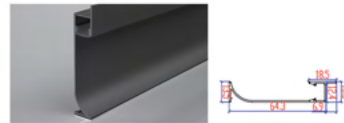

**SKIRTING PROFILE
ALTP151**
APPLICATION : SKIRTING
DIMENSION : 13.5*64.3
STANDARD LENGTH : 2M
COLOR : GREY