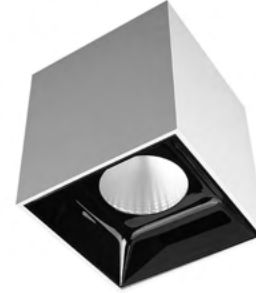

SHIMMER II SQ 10W
ALTO698
DIMENSION : L75*W75*H95MM
CCT : WW/NW/WH
LUMENS : 1000LM
BEAM ANGLE : 38°
COLOR : WHITE+BLACK/ROSE GOLD
BLACK+BLACK/ROSE GOLD