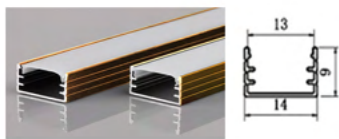

CABINET PROFILE
ALTP143
APPLICATION : SURFACE
DIMENSION : 9*13
STANDARD LENGTH : 2M
COLOR : BRASS