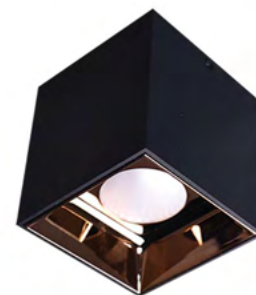

SHIMMER II SQ 20W
ALTO700
DIMENSION : L110*W110*H115MM
CCT : WW/NW/WH
LUMENS : 2000LM
BEAM ANGLE : 38°
COLOR : WHITE+BLACK/ROSE GOLD
BLACK+BLACK/ROSE GOLD