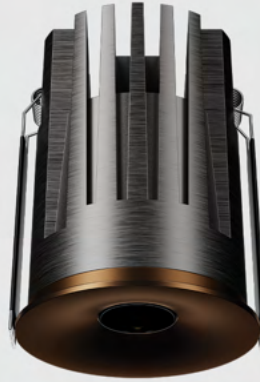

NEW ARRIVALS

PINNACLE COB Downlight

BROWN(BN)

8W | 15W

WATT : 8W
DIMENSION : D49 x 74.5MM
CUTOUT : D 43MM
CCT : WW/NW
LUMENS : 800LM
BEAM ANGLE : 36°
COLOR : WHITE/GUN BLACK/
BLACK/BROWN

WATT : 15W
DIMENSION : D60 x 84.5MM
CUTOUT : D 55MM
CCT : WW/NW
LUMENS : 1500LM
BEAM ANGLE : 36°
COLOR : WHITE/GUN BLACK/
BLACK/BROWN