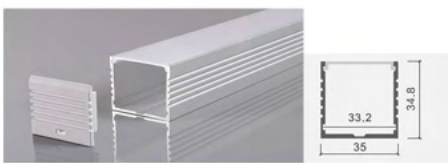

SURFACE PROFILE

SURFACE PROFILE
ALTP109
APPLICATION : SURFACE
DIMENSION : 23.5*H9.8MM
STANDARD LENGTH : 2M

SURFACE PROFILE
ALTP113
APPLICATION : SURFACE
DIMENSION : 30*H10MM
STANDARD LENGTH : 2M

SURFACE PROFILE
ALTP111
APPLICATION : SURFACE
DIMENSION : 20*H20MM
STANDARD LENGTH : 2M