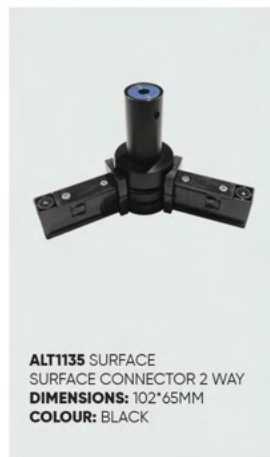

MAGNUM ACCESSORIES