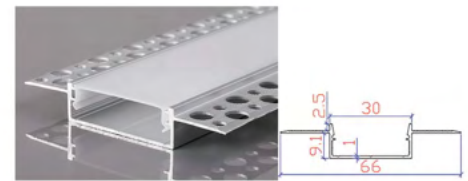

TRIMLESS PROFILE
ALTP134
APPLICATION : CONCEAL
DIMENSION : 9.1*30
STANDARD LENGTH : 2M