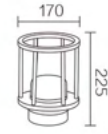

OUTDOOR 18W
ALT0572FL1
COLOR : DARK GREY
DIMENSION : D170*H225MM
CCT : WW