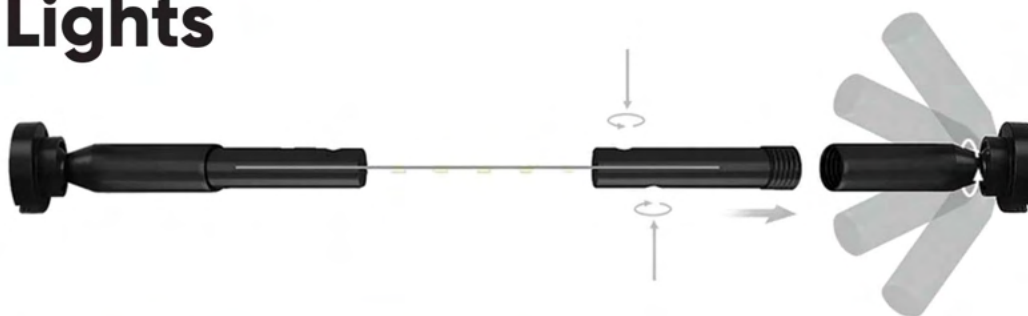

SKYLINE Strip Lights

SKYLINE STRIP
COLOR : BLACK
DIMENSION : 5MTR

Note: LED Strip and Driver will be extra as per the intensity required.