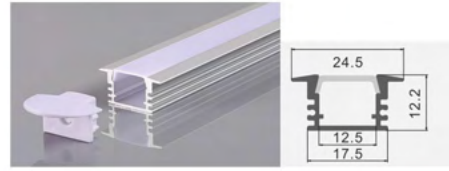

REGULAR PROFILE
ALTP102
APPLICATION : CONCEAL
DIMENSION : 24.4*D12.2MM
STANDARD LENGTH : 2M