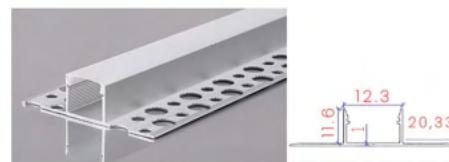

TRIMLESS PROFILE
ALTP136
APPLICATION : CONCEAL
DIMENSION : 20*12.3
STANDARD LENGTH : 2M