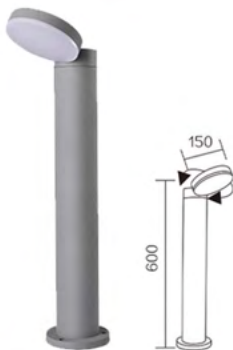

BOLLARD 8W
ALT0574BL
COLOR : DARK GREY
DIMENSION : L100*W124*H750MM
CCT : WW

OUTDOOR Bollard

BOLLARD 12W
ALT0580BL80
COLOR : DARK GREY
DIMENSION : D172*H800MM
CCT : WW

BOLLARD 12W
ALT0580BL60
COLOR : DARK GREY
DIMENSION : D172*H600MM
CCT : WW