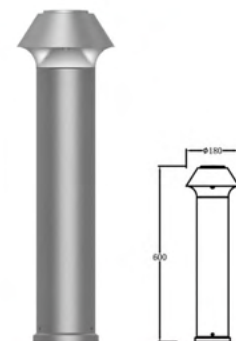

BOLLARD 12W
ALT0577BL60
COLOR : DARK GREY
DIMENSION : D180*H600MM
CCT : WW