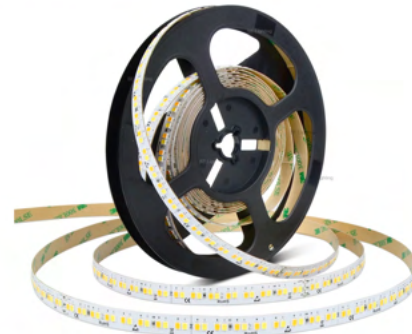

24V/15W/192LEDS/TUNNABLE
ALTO439
NO OF LEDS : 192LEDS/MTR
CCT : 2700K-6500K
LENGTH : 5MTR   **WIDTH :** 10MM
LUMENS /LED - 26-28LM
BEAM ANGLE : 120°