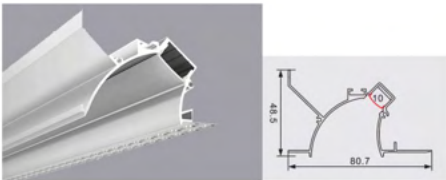

SURFACE PROFILE
ALTP123
APPLICATION : SURFACE
DIMENSION : D76.2*H35MM
STANDARD LENGTH : 2M

SURFACE PROFILE
ALTP124
APPLICATION : HANGING
DIMENSION : 50*H70MM
STANDARD LENGTH : 2M

TRIMLESS PROFILE

TRIMLESS PROFILE
ALTP129
APPLICATION : CONCEAL
DIMENSION : 48.5*80.7
STANDARD LENGTH : 2M
COLOR : WHITE