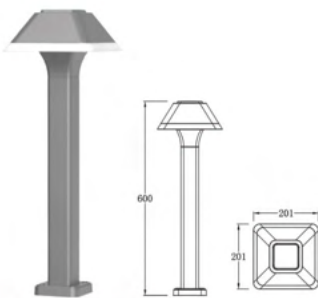

BOLLARD 12W
ALT0572BL
COLOR : DARK GREY
DIMENSION : D170*H1000MM
CCT : WW

OUTDOOR Wall Light

OUTDOOR 12W
ALT0576WL
COLOR : DARK GREY
DIMENSION : L201*W261*H218MM
CCT : WW

OUTDOOR 12W
ALT0575WL
COLOR : DARK GREY
DIMENSION : L201*W261*H221MM
CCT : WW