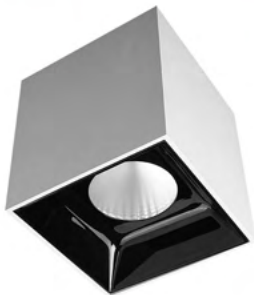

SHIMMER II SQ 15W
ALTO699
DIMENSION : L95*W95*H105MM
CCT : WW/NW/WH
LUMENS : 1500LM
BEAM ANGLE : 38°
COLOR : WHITE+BLACK/ROSE GOLD
BLACK+BLACK/ROSE GOLD