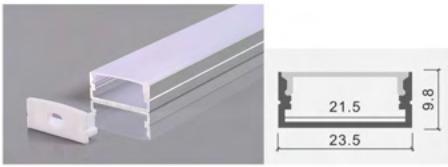

SURFACE PROFILE

SURFACE PROFILE
ALTP109
APPLICATION : SURFACE
DIMENSION : 23.5*H9.8MM
STANDARD LENGTH : 2M