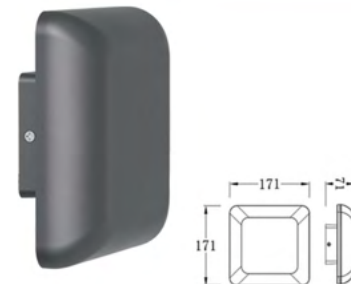

OUTDOOR 6W
ALT0594SQ
COLOR : DARK GREY
DIMENSION : L171*W171*H171MM
CCT : WW