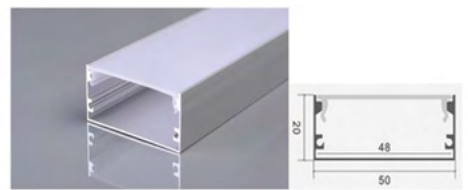

SURFACE PROFILE
ALTP122
APPLICATION : SURFACE
DIMENSION : 50*H20MM
STANDARD LENGTH : 2M