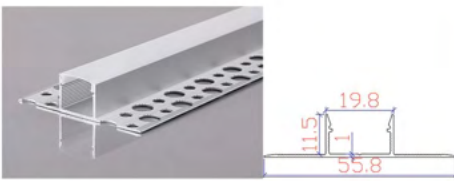

TRIMLESS PROFILE
ALTP132
APPLICATION : CONCEAL
DIMENSION : 11.5*19.8
STANDARD LENGTH : 2M