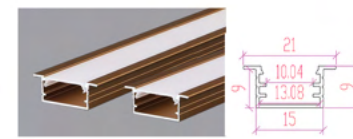

CABINET PROFILE
ALTP144
APPLICATION : CONCEAL
DIMENSION : 9*21
STANDARD LENGTH : 2M
COLOR : BRASS