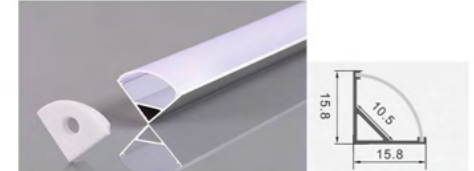

REGULAR PROFILE
ALTP106
APPLICATION : CORNER
DIMENSION : 15.8*D15.8MM
STANDARD LENGTH : 2M