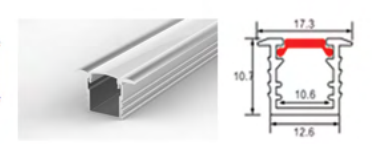

CABINET PROFILE
ALTP142
APPLICATION : CONCEAL
DIMENSION : 10.7*17.31
STANDARD LENGTH : 2M