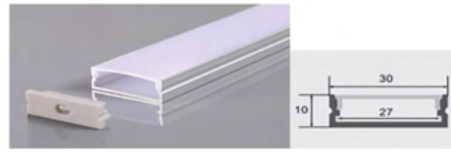

SURFACE PROFILE
ALTP113
APPLICATION : SURFACE
DIMENSION : 30*H10MM
STANDARD LENGTH : 2M