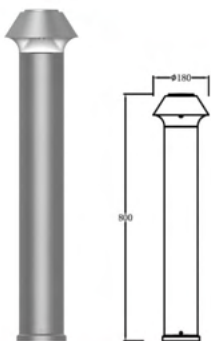

BOLLARD 12W
ALT0577BL80
COLOR : DARK GREY
DIMENSION : D180*H800MM
CCT : WW