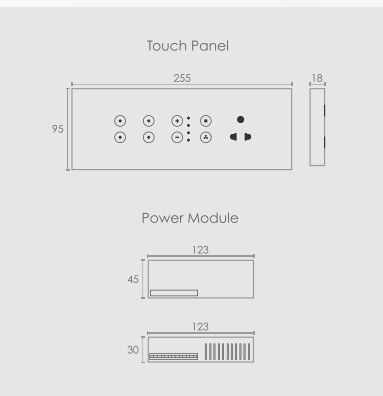

## 8M

Inductive Load  
**100W**

Capacitive Load  
**400W**

Resistive Load  
**1000W**

Lights & other appliances 

Regular Wiring