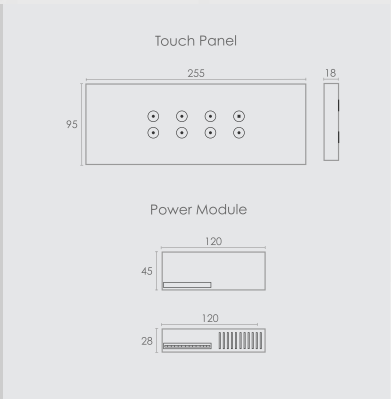

## 6F

Inductive Load  
**100W**

Capacitive Load  
**400W**

Resistive Load  
**1000W**

Lights & other  
appliances

Regular Wiring

All prices are same for both black and white colors.

Available in