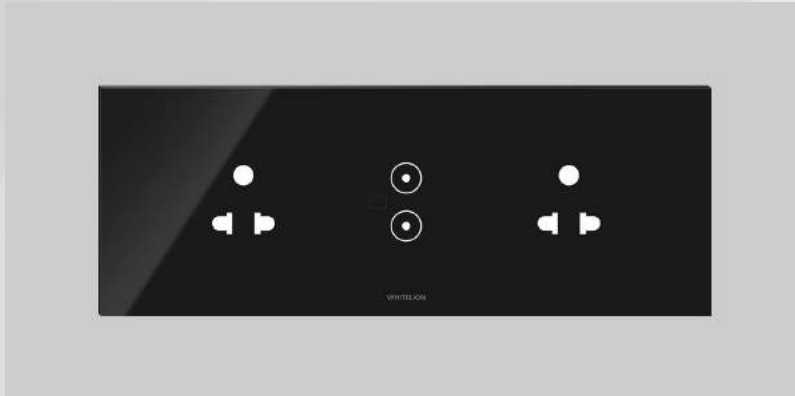

QUARTZ switches