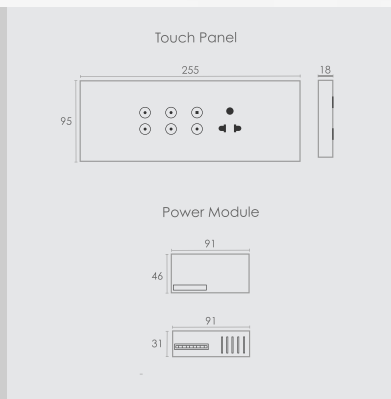

6FP

Inductive Load
100W

Capacitive Load
400W

Resistive Load
1000W

Light, other appliances
and plug application

Regular Wiring