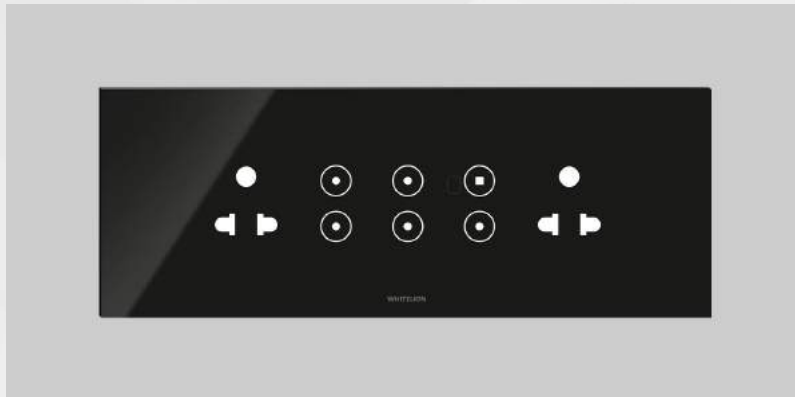

## 8MP

Inductive Load  
**100W**

Capacitive Load  
**400W**

Resistive Load  
**1000W**

Light, other appliances  
and plug application

Regular Wiring