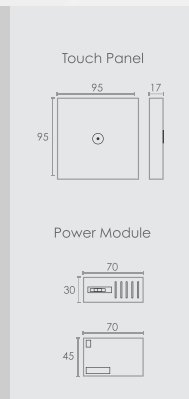

2C

Inductive Load **100W**   Capacitive Load **400W**   Resistive Load **1000W**

Curtain open/close Special Wiring

2I

Inductive Load **100W**   Capacitive Load **400W**   Resistive Load **1000W**

Lights & other appliances Regular Wiring