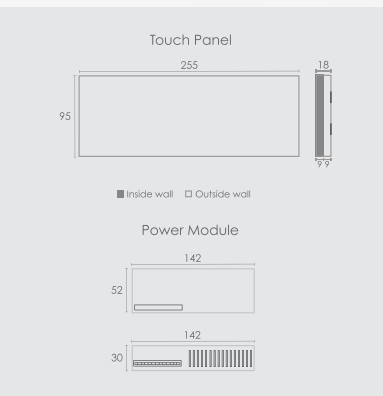

## 8MP2

Inductive Load  
**100W**

Capacitive Load  
**400W**

Resistive Load  
**1000W**

Light, other appliances  
and plug application

Regular Wiring