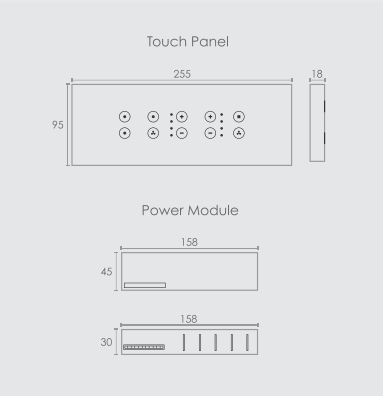

QUARTZ switches