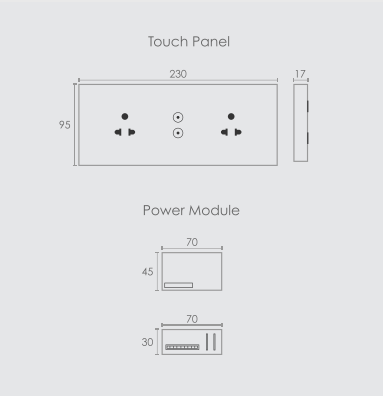

QUARTZ switches