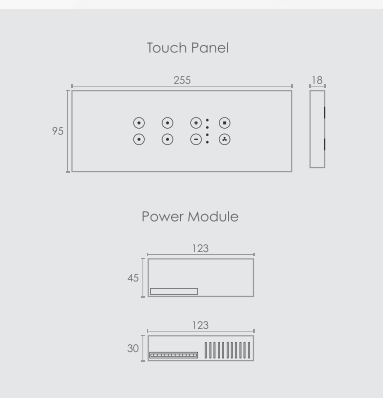

## 4S Analog

Inductive Load  
-

Capacitive Load  
**1000W**

Resistive Load  
-

Dimming &  
Tuning light

Special Wiring