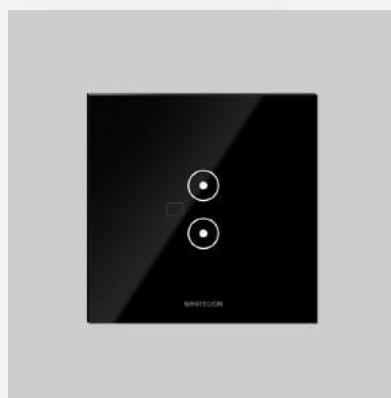

QUARTZ switches

2A

Inductive Load **300W**   Capacitive Load **700W**   Resistive Load **3000W**

Appliances upto 16A Regular Wiring

2B

Inductive Load **100W**   Capacitive Load **400W**   Resistive Load **1000W**

Bell Switches Regular Wiring

2C

Inductive Load **100W**   Capacitive Load **400W**   Resistive Load **1000W**

Curtain open/close Special Wiring

2I

Inductive Load **100W**   Capacitive Load **400W**   Resistive Load **1000W**

Lights & other appliances Regular Wiring

2M

Inductive Load **100W**   Capacitive Load **400W**   Resistive Load **1000W**

Lights & other appliances Regular Wiring

2P6A/13A

Inductive Load **100W**   Capacitive Load **400W**   Resistive Load **1000W**

Plug application Regular Wiring

All prices are same for both black and white colors.

Available in