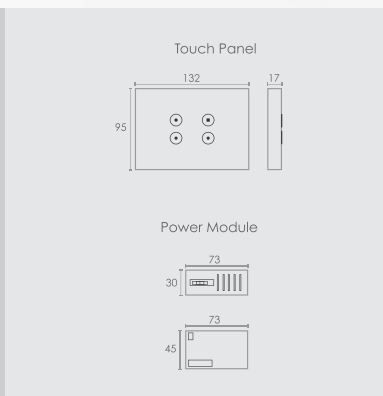

## 3C

Inductive Load **100W** Capacitive Load **400W** Resistive Load **1000W**

Curtain open/close **Special Wiring**