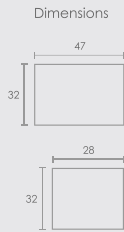

ACCESSORIES