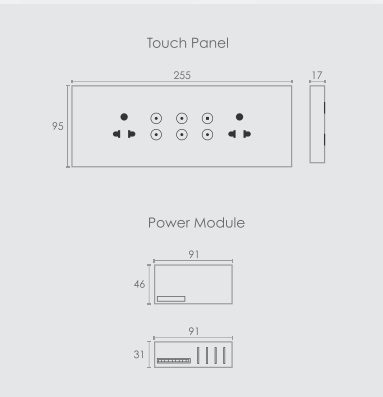

## 8MP

Inductive Load  
**100W**

Capacitive Load  
**400W**

Resistive Load  
**1000W**

Light, other appliances  
and plug application

Regular Wiring