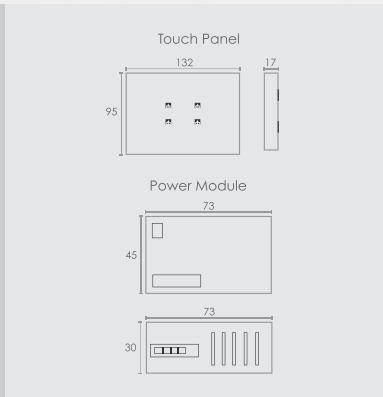

2S Analog

Inductive Load ☐ Capacitive Load **1000W** Resistive Load ☐

Dimming & Tuning light **Special Wiring**