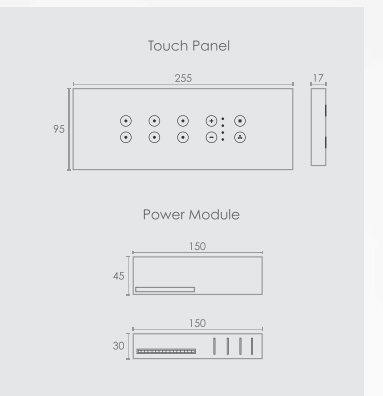

## 6S Analog

Inductive Load  
-

Capacitive Load  
**1000W**

Resistive Load  
-

Dimming &  
Tuning light

Special Wiring