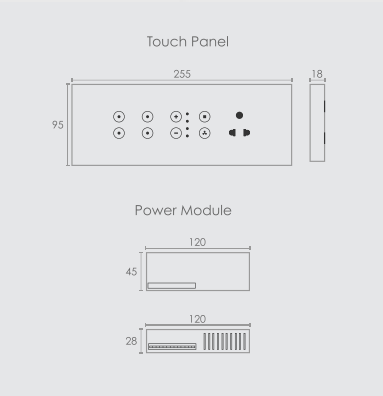

QUARTZ switches