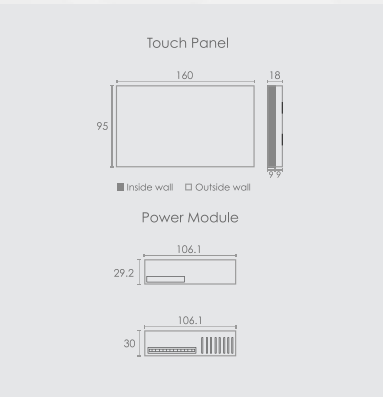

## 4MP

Inductive Load  
**100W**

Capacitive Load  
**400W**

Resistive Load  
**1000W**

Light, other appliances  
and plug application

Regular Wiring