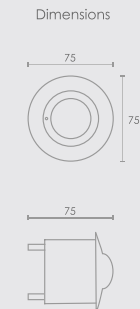

## High Load

Inductive Load **450W**    Capacitive Load **1000W**    Resistive Load **4500W**

Appliances upto 16A 

Regular Wiring

## WIFI 2.0.1

Inductive Load **■**    Capacitive Load **■**    Resistive Load **■**

Control via Mobile App, Voice (Alexa etc) 