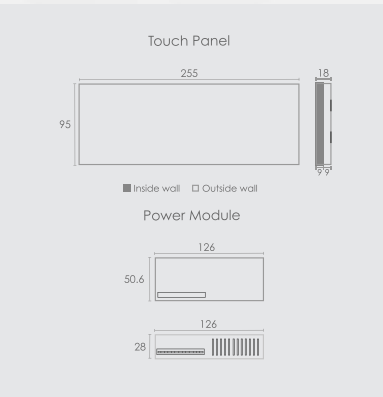

## 6MP2

Inductive Load  
**100W**

Capacitive Load  
**400W**

Resistive Load  
**1000W**

Light, other appliances  
and plug application

Regular Wiring