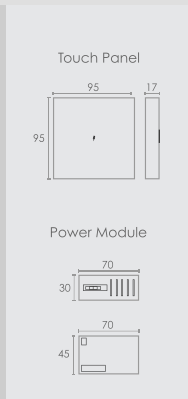

# QUARTZ switches

**2A**

Inductive Load **300W**    Capacitive Load **700W**    Resistive Load **3000W**

Appliances upto 16A Regular Wiring

**2B**

Inductive Load **100W**    Capacitive Load **400W**    Resistive Load **1000W**