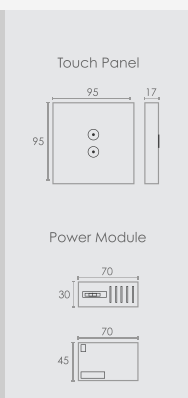

QUARTZ switches

2A

Inductive Load **300W**   Capacitive Load **700W**   Resistive Load **3000W**

Appliances upto 16A Regular Wiring

2B

Inductive Load **100W**   Capacitive Load **400W**   Resistive Load **1000W**

Bell Switches Regular Wiring

2C

Inductive Load **100W**   Capacitive Load **400W**   Resistive Load **1000W**

Curtain open/close Special Wiring

2I

Inductive Load **100W**   Capacitive Load **400W**   Resistive Load **1000W**

Lights & other appliances Regular Wiring

2M

Inductive Load **100W**   Capacitive Load **400W**   Resistive Load **1000W**

Lights & other appliances Regular Wiring

2P6A/13A

Inductive Load **100W**   Capacitive Load **400W**   Resistive Load **1000W**

Plug application Regular Wiring

All prices are same for both black and white colors.

Available in