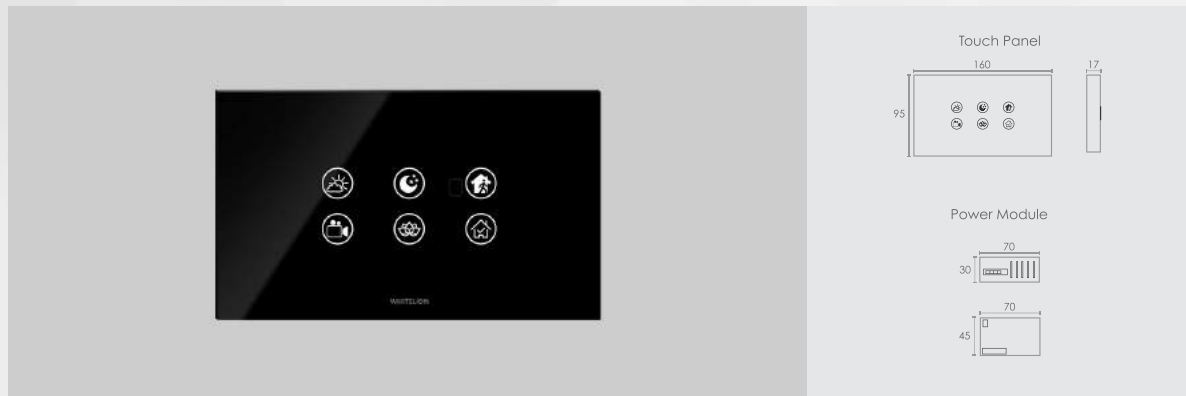

## 4M

Inductive Load  
**100W**

Capacitive Load  
**400W**

Resistive Load  
**1000W**

Lights & other  
appliances

Regular Wiring