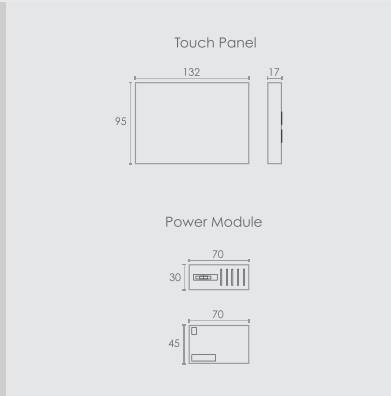

QUARTZ switches