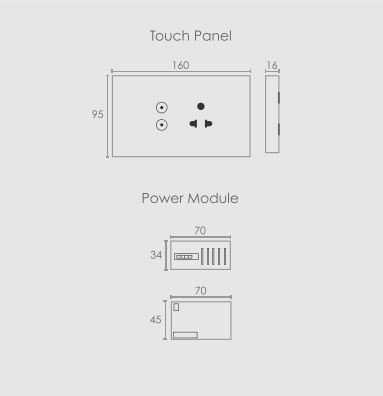

QUARTZ switches