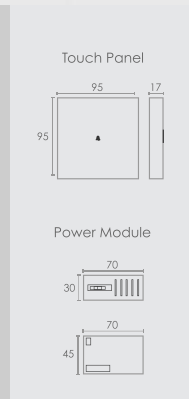

# QUARTZ switches

**2A**

Inductive Load **300W**    Capacitive Load **700W**    Resistive Load **3000W**

Appliances upto 16A Regular Wiring

**2B**

Inductive Load **100W**    Capacitive Load **400W**    Resistive Load **1000W**