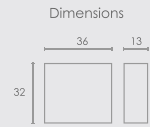

## High Load

Inductive Load **450W**    Capacitive Load **1000W**    Resistive Load **4500W**

Appliances upto 16A 

Regular Wiring