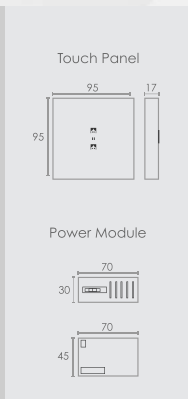

QUARTZ switches

2A

Inductive Load **300W**   Capacitive Load **700W**   Resistive Load **3000W**

Appliances upto 16A Regular Wiring

2B

Inductive Load **100W**   Capacitive Load **400W**   Resistive Load **1000W**

Bell Switches Regular Wiring

2C

Inductive Load **100W**   Capacitive Load **400W**   Resistive Load **1000W**

Curtain open/close Special Wiring

2I

Inductive Load **100W**   Capacitive Load **400W**   Resistive Load **1000W**

Lights & other appliances Regular Wiring

2M

Inductive Load **100W**   Capacitive Load **400W**   Resistive Load **1000W**

Lights & other appliances Regular Wiring

2P6A/13A

Inductive Load **100W**   Capacitive Load **400W**   Resistive Load **1000W**

Plug application Regular Wiring

All prices are same for both black and white colors.

Available in