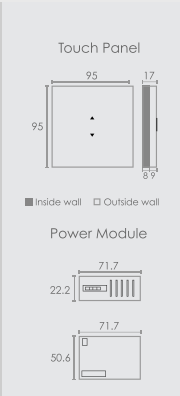

QUARTZ switches