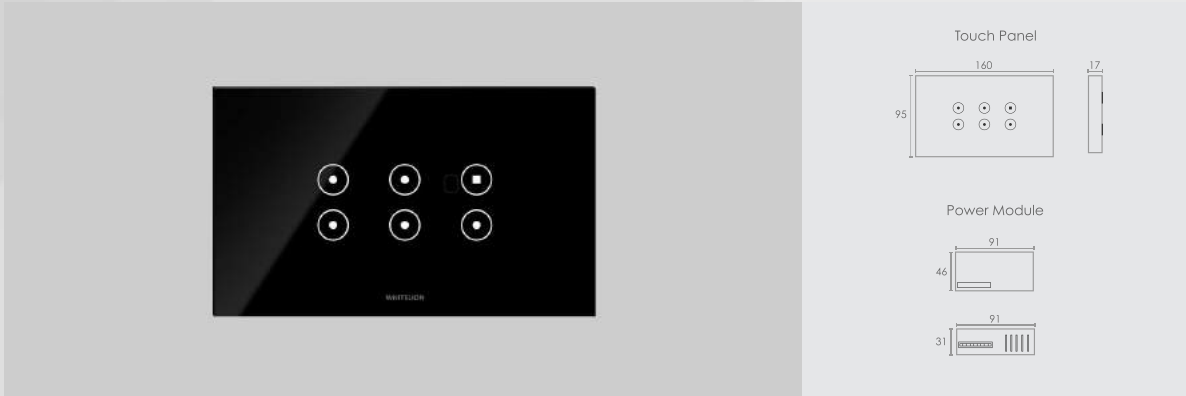

QUARTZ switches

4M

Inductive Load
100W

Capacitive Load
400W

Resistive Load
1000W

Lights & other
appliances

Regular Wiring