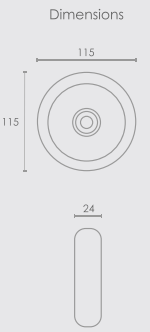

MW.C.101

Inductive Load **50W**   Capacitive Load **250W**   Resistive Load **500W**

Switchless (Motion Detected) control

MW.S.102

Inductive Load **50W**   Capacitive Load **250W**   Resistive Load **500W**

Switchless (Motion Detected) control